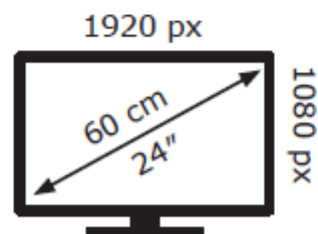

ENERG

LG Electronics

24MP48HQ

21 kWh/1000h

2019/2013